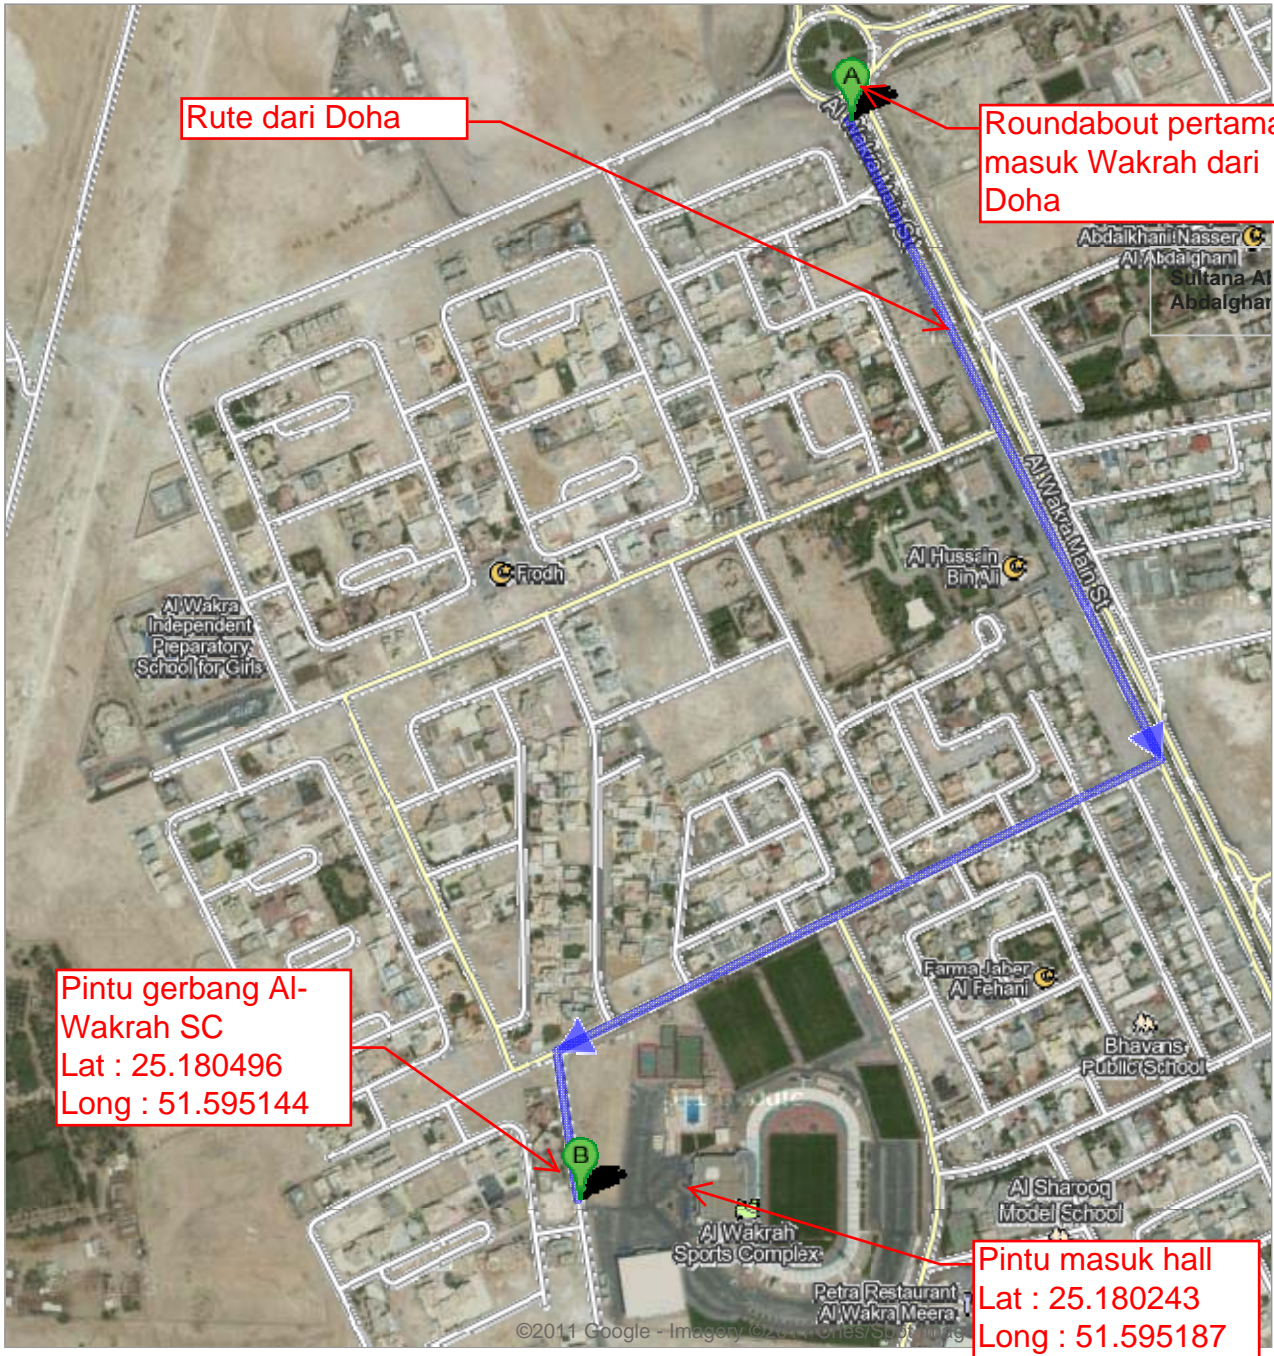

To see all the details that are visible on the screen, use the "Print" link next to the map.

Rute dari Doha

Roundabout pertama masuk Wakrah dari Doha

Pintu gerbang Al-Wakrah SC
Lat : 25.180496
Long : 51.595144

Pintu masuk hall
Lat : 25.180243
Long : 51.595187